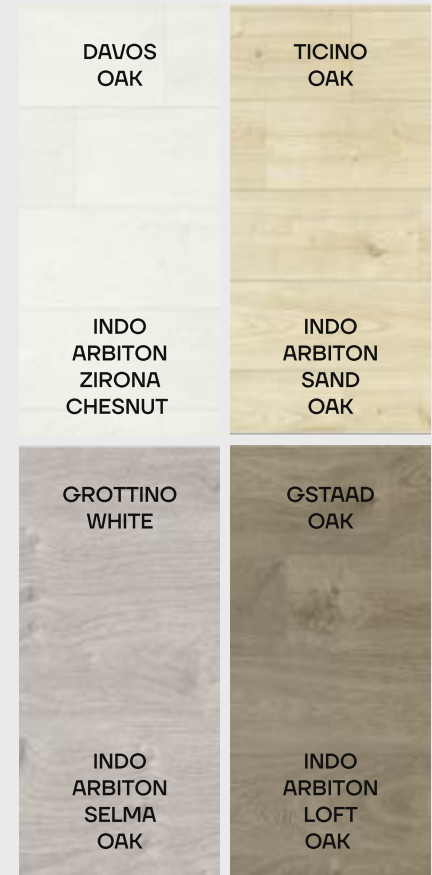

TILES

Ragno Realstone
Travertino Vein

TILES

Ragno Incanto

TILES

Ragno Clayton

BIANCO

NERO

AVIO

OLIVA

DECORATIVE TILES – RAGNO LOOK

SCANDI

FLOOR
Swiss
Krono

BASEBOARD
Plinth INDO Arbiton
In floor Colour / White Matt

MEDITERRANEAN

FLOOR
Swiss
Krono

BASEBOARD
Plinth INDO Arbiton
In floor Colour / White Matt

CLASSIC

FLOOR
Swiss
Krono

BASEBOARD
Plinth INDO Arbiton
In floor Colour / White Matt

MINIMAL

FLOOR
Swiss
Krono

BASEBOARD
Plinth INDO Arbiton
In floor Colour / White Matt

SCANDI

DOORS
Hormann

MEDITERRANEAN

DOORS
Hormann

CLASSIC

DOORS
Hormann

MINIMAL

DOORS
Hormann