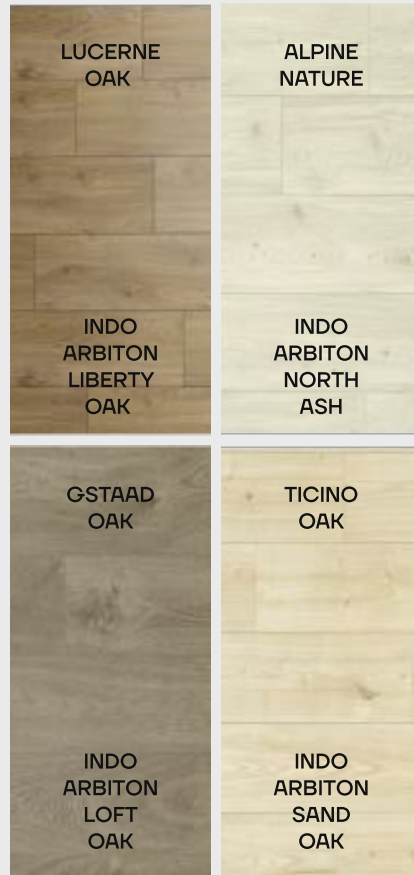

CLOSE LOOK

DETAILED SPECIFICATIONS

SCANDI

MEDITERRANEAN

CLASSIC

MINIMAL

TILES

Ragno Eterna + Navigli

TILES

Ragno Realstone
Travertino Vein

TILES

Ragno Incanto

TILES

Ragno Clayton

BIANCO

NERO

AVIO

OLIVA

DECORATIVE TILES – RAGNO LOOK

SCANDI

FLOOR
Swiss
Krono

BASEBOARD
Plinth INDO Arbiton
In floor Colour / White Matt

MEDITERRANEAN

FLOOR
Swiss
Krono

BASEBOARD
Plinth INDO Arbiton
In floor Colour / White Matt

CLASSIC

FLOOR
Swiss
Krono

BASEBOARD
Plinth INDO Arbiton
In floor Colour / White Matt

MINIMAL

FLOOR
Swiss
Krono

BASEBOARD
Plinth INDO Arbiton
In floor Colour / White Matt