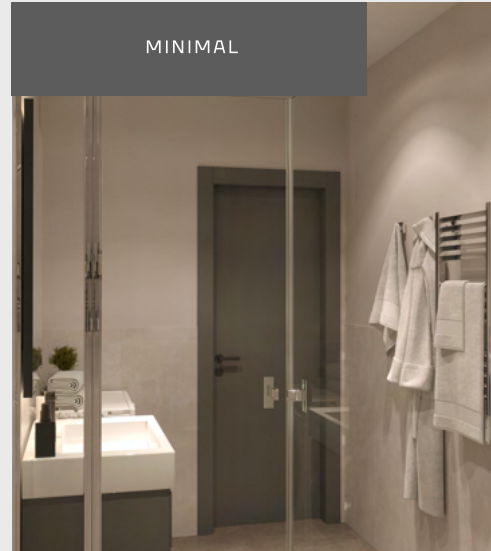

CLOSE LOOK

WATERCLOSETS & BATHROOMS WARE

1

BATHTUB

Kolo

2

SHOWER SYSTEM

Grohe