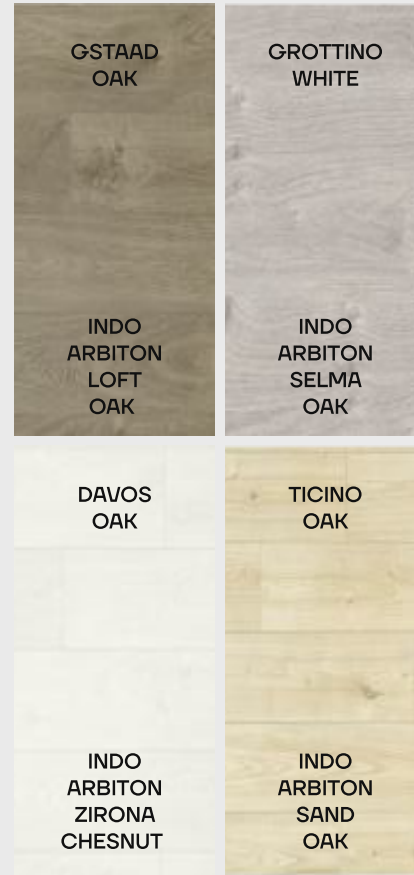

CLASSIC

FLOOR
Swiss
Krono

BASEBOARD
Plinth INDO Arbiton
In floor Colour / White Matt