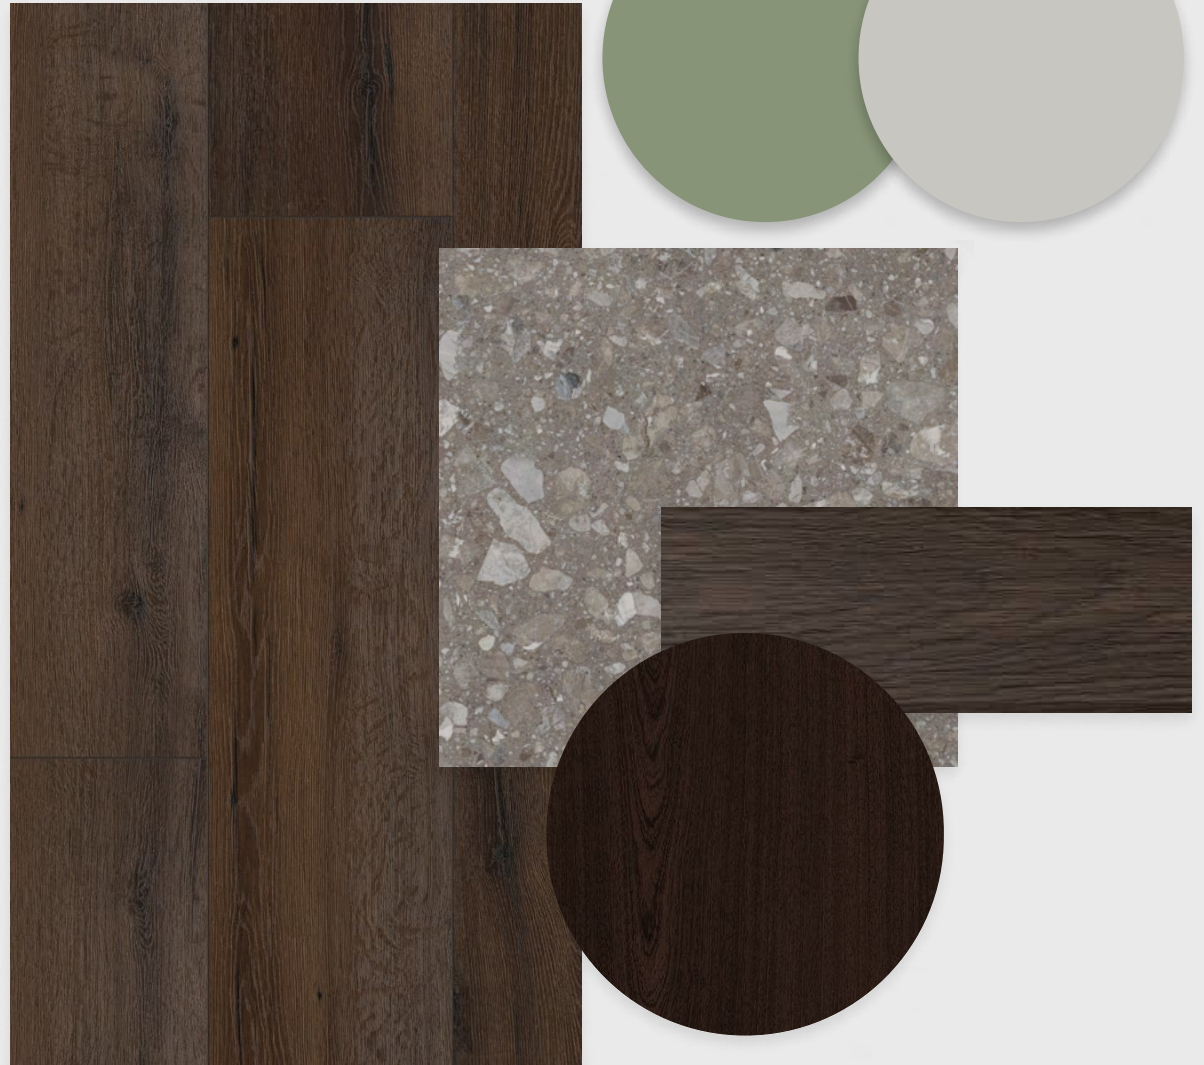

OPTION NUMBER 1

SCANDINAVIAN

The ideal interior, designed in Scandinavian style, has the basis of pragmatism, functionality and pure aesthetics in a minimalist execution. Features of the constituent elements of design do not allow rooms to look sterile and allow you to immediately distinguish this style from others, such as the style of minimalism.

Modern Scandinavian interior is the embodiment of environmental friendliness and naturalness. Therefore, in the design of surfaces welcome natural wood or imitating its materials. The surface should look natural and simple.

Even in small apartments the interior in this style is a winning solution that helps to visually extend the space, adapt each room to the needs of the owners, create comfortable areas for recreation, interesting pastime with friends, work.